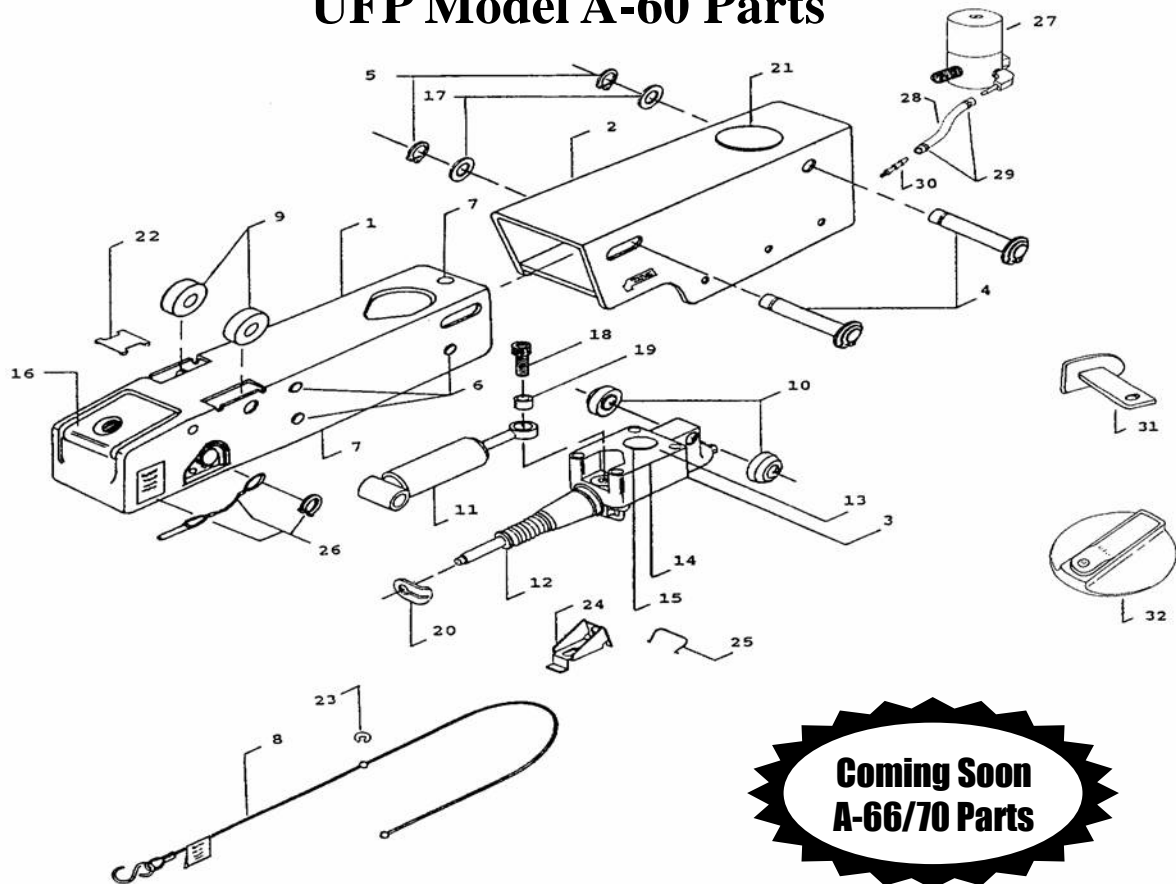

ITEM NO.	PART NO.	DESCRIPTION	QTY	ITEM NO.	PART NO.	DESCRIPTION	QTY
1	34021	Inner Member, Primary Assy.	1	18	32291	3/8-16 x 1.00" Bolt	1
2	various	Outer Member	1	19	34301	Shock Absorber Bushing	1
3	various	Master Cylinder Assembly	1	20	34380	Cable Attachment Plate	1
4	34079	Roller Pin	2	21	32547	Outer Member Cap, Plastic	1
5	32262	Retaining Ring	2*	22	32592	Top Pad	1
6	32260	Wear Pad, Thin (sides)	6	23	34355	Breakaway Cable Clip	1
7	32263	Wear Pad, Thick (top/bottom)	3	24	34378	Pushrod Release Bracket	1
8	34370	Breakaway Cable Assembly	1	25	32546	Pushrod Release Bracket Spring	1
9	34371	Front Roller	2	26	34545	Hitch Pin Kit (Pin, Decal & Retainer)	1
10	34376	Rear Roller	2				
11	32306	Shock Absorber	1	27	34500	Solenoid Valve Assembly w/fittings	1**
12	35112	Pushrod Assembly	1	28	34508	Reverse Valve Drain Tube	1**
13	34300	Reservoir Plate Cover	1	29	32269	Nylon Cable Tie	2**
14	32288	Reservoir Diaphragm	1	30	32570	#10-32 Mini-Barb Fitting	1**
15	32286	Reservoir Plug	1	31	34359	Side Brake Lockout	
16	36360	Latch Replacement Kit, New	1	32	34557	Top Brake Lockout Cap	
17	32554	Roller Pin Washer	2*	* Per Pin **Not applicable to all models			