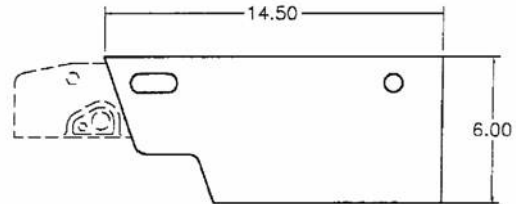

UFP Model A-60 Components

34039 Inner Member - W/O Solenoid:
Single or Tandem DRUM Only

34375 A-60S Zinc Plated

34043 Inner Member - With Solenoid:
Single Disc
Single or Tandem Drum

34044 Inner Member - With Solenoid:
Tandem Disc

34064 A-60T Raw

A complete Model A-60 actuator consists of an Inner Member and an Actuator Body. Shown are in stock Actuator Bodies. Other configurations are available, contact us for more information

34066 A-60L Raw

35693 A-60XL/MTG Zinc Plated

(909) 986-3737 Tel
(909) 986-9765 Fax

Arrow Trailer Supplies

4

AxleParts@ArrowTrailer.Net

<http://www.ArrowTrailer.Net>