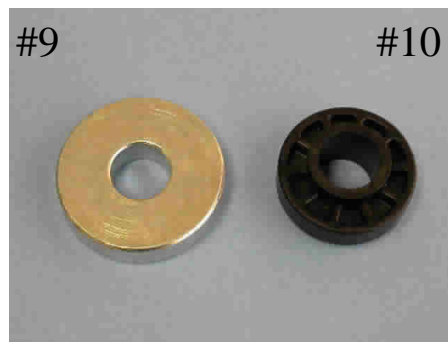

34375 A-60S Zinc Plated

34043 Inner Member - With Solenoid:
Single Disc
Single or Tandem Drum

34044 Inner Member - With Solenoid:
Tandem Disc

34064 A-60T Raw

A complete Model A-60 actuator consists of an Inner Member and an Actuator Body. Shown are in stock Actuator Bodies. Other configurations are available, contact us for more information

ITEM NO.	PART NO.	DESCRIPTION	QTY	ITEM NO.	PART NO.	DESCRIPTION	QTY
1	34021	Inner Member, Primary Assy.	1	18	32291	3/8-16 x 1.00" Bolt	1
2	various	Outer Member	1	19	34301	Shock Absorber Bushing	1
3	various	Master Cylinder Assembly	1	20	34380	Cable Attachment Plate	1
4	34079	Roller Pin	2	21	32547	Outer Member Cap, Plastic	1
5	32262	Retaining Ring	2*	22	32592	Top Pad	1
6	32260	Wear Pad, Thin (sides)	6	23	34355	Breakaway Cable Clip	1
7	32263	Wear Pad, Thick (top/bottom)	3	24	34378	Pushrod Release Bracket	1
8	34370	Breakaway Cable Assembly	1	25	32546	Pushrod Release Bracket Spring	1
9	34371	Front Roller	2	26	34545	Hitch Pin Kit (Pin, Decal & Retainer)	1
10	34376	Rear Roller	2				
11	32306	Shock Absorber	1	27	34500	Solenoid Valve Assembly w/fittings	1**
12	35112	Pushrod Assembly	1	28	34508	Reverse Valve Drain Tube	1**
13	34300	Reservoir Plate Cover	1	29	32269	Nylon Cable Tie	2**
14	32288	Reservoir Diaphragm	1	30	32570	#10-32 Mini-Barb Fitting	1**
15	32286	Reservoir Plug	1	31	34359	Side Brake Lockout	
16	36360	Latch Replacement Kit, New	1	32	34557	Top Brake Lockout Cap	
17	32554	Roller Pin Washer	2*	* Per Pin **Not applicable to all models			

(909) 986-3737 Tel
(909) 986-9765 Fax

Arrow Trailer Supplies
5

AxleParts@ArrowTrailer.Net
http://www.ArrowTrailer.Net

UFP Model A-60 Parts

#1
34021 Inner Member, Primary Assembly

#6 32260 Wear Pad, Thin (sides)
#7 32263 Wear Pad, Thick (top / bottom)

#3
34762 Master Cylinder with Return Line
35154 Master Cylinder W/O Return Line
32780 Master Cylinder Rubber Boot Only

#8 37370 Breakaway Cable Assembly

#4 34079 Roller Pin
#5 32262 Retaining Ring (req. 2 per pin)