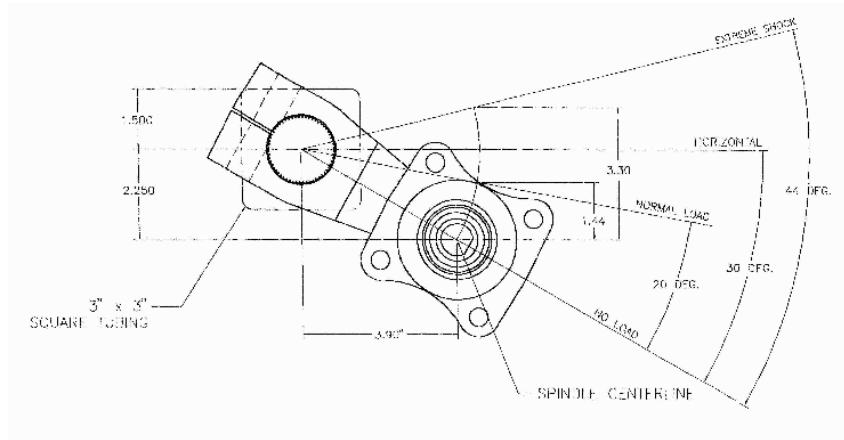

Hardware / Suspension

- 33214 Torsion Spindle 2500-3750#
- 36230 Torsion Spindle 5200-6000#
- 36266 Torsion Spindle 4200# (not shown)
- 33184 Torsion Arm Bolt 2500 - 4200#
- 33208 Torsion Arm Bolt 5200 -6000#

- 34322 Shackle Link 2.25" Plated
- 34731 Shackle Link 2.75" Plated
- 34349 Shackle Link 3.25" Plated
- 34336 Shackle Link 3.5" Plated