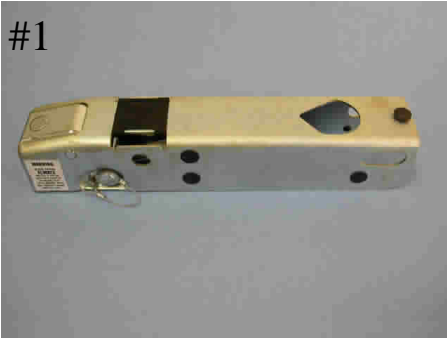

UFP Model A-60 Parts

#1
34021 Inner Member, Primary Assembly