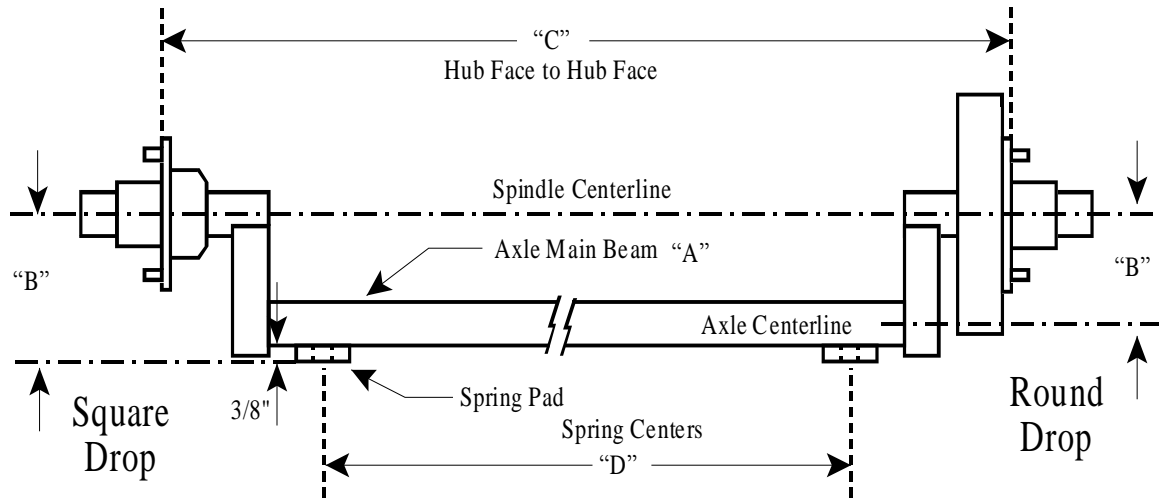

Axle Order Sheet

1. **A. Axle Beam Style**
   ☐ Square/Rectangle
   Size _____ " x _____ "
   ☐ Round
   Diameter _____ "
2. **B.** ☐ Straight ☐ Drop _____ "
3. **C.** Hub Face _____ "
4. **D.** Spring Center _____ "
   ☐ Top ☐ Bottom
5. **E. Axle Capacity**
   ☐ 2000# ☐ 2500#
   ☐ 3200# ☐ 3500#
   ☐ 4250# ☐ 5200#
   ☐ 6000# ☐ 7000#
   ☐ 7200#
   ☐ 8000# to 15,000#
   ☐ Other _____ .

1. **F. Hub Style**
   ☐ Idler ☐ Braking
   ☐ Drum
   ☐ 7" ☐ 10" ☐ 12"
   ☐ Electric ☐ Hydraulic
   ☐ Hydraulic Disc
   ☐ DB-35
   ☐ DB-42
2. **G. Hub Bolt Pattern**
   ☐ 440
   ☐ 545
   ☐ 5475
   ☐ 550
   ☐ 555
   ☐ 655
   ☐ 865
   ☐ Utility 5 bolt (14.5")

Ordered By: _____ .

Company _____ .

Phone _____ .

(909) 986-3737 Tel
(909) 986-9765 Fax

Arrow Trailer Supplies
10

AxleParts@ArrowTrailer.Net
[http://:www.ArrowTrailer.Net](http://www.ArrowTrailer.Net)