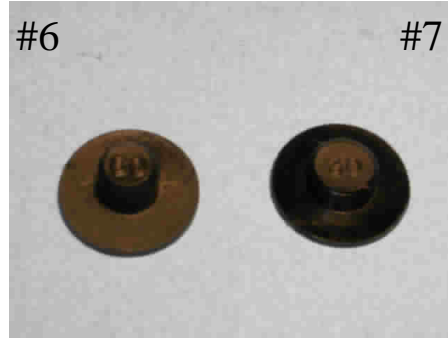

(909) 986-3737 Tel
(909) 986-9765 Fax

Arrow Trailer Supplies
5

AxleParts@ArrowTrailer.Net
http://www.ArrowTrailer.Net

UFP Model A-60 Parts

#1
34021 Inner Member, Primary Assembly

#6 32260 Wear Pad, Thin (sides)
#7 32263 Wear Pad, Thick (top / bottom)