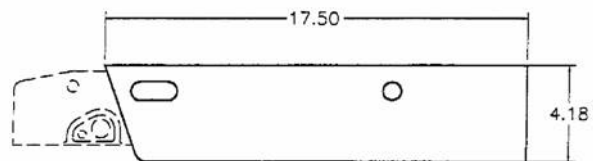

A complete Model A-60 actuator consists of an Inner Member and an Actuator Body. Shown are in stock Actuator Bodies. Other configurations are available, contact us for more information

34066 A-60L Raw

35693 A-60XL/MTG Zinc Plated