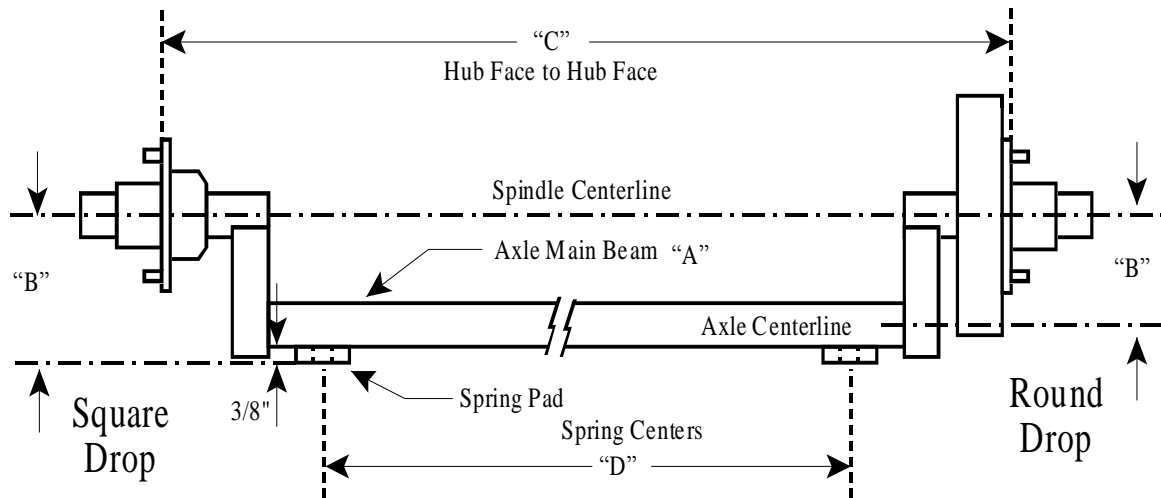

Arrow Trailer Supplies
8

AxleParts@ArrowTrailer.Net
<http://www.ArrowTrailer.Net>

AXLE TERMINOLOGY

HUB FACE.....is the distance from outside of hub mounting flange to outside of hub mounting flange, measured one-halfway between top and bottom of hub.

DROP.....on a **SQUARE** axle: is the distance from bottom of spring pad to centerline of spindle, with axle having 3/8" thick spring locating pads welded to bottom of beam. Drops of 2 1/2", 3 1/2", 4 1/2" and 5 1/2" are available.