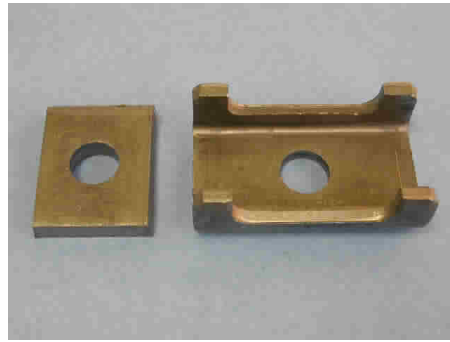

Raw Finish - Weld-On Only!

34318 Straight Coupler With Mounting Holes
Plated Finish

34099 Straight Coupler Without Mounting Holes
Raw Finish - Weld-On

UFP Model A-60

Bolt-On Hydraulic Brake Actuator

- | | | |
|-------|-------------|---|
| 34624 | A-60S/IM-S | A-60S Body : Single or Tandem <u>DRUM</u> Only (W/O Solenoid) |
| 34626 | A-60S/IM-E | A-60S Body : Single Disc, Single or Tandem Drum (With Solenoid) |
| 34627 | A-60S/IM-TE | A-60S Body : Tandem Disc (With Solenoid) |

36219 Hub/Rotor HVR 1750 - 655
36251 Hub/Rotor HVR 1750 - 865
11.75" Diameter, 3/4" Thick

Idler Hubs
Hub/Drums
10" x 2.25"

34879 Hub 1062 - 545
33693 Hub 1377 - 545

33647 Hub/Drum 1377 - 545

(909) 986-3737 Tel
(909) 986-9765 Fax

Arrow Trailer Supplies
13

AxleParts@ArrowTrailer.Net
<http://www.ArrowTrailer.Net>

Hardware / Suspension

34148 Tie Plate 2 x 1.75 Zinc
34491 Tie Plate 2 x 1.75 Raw

33513 Spring Pad - Flat
33514 Spring Pad - Formed 2" Tube

34146 U-Bolt 2 x 4.50 x 1/2-13 Zinc
34144 U-Bolt 2 x 5.38 x 1/2-13 Zinc
34143 U-Bolt 2 x 6.50 x 1/2-13 Zinc
34145 U-Bolt 2 x 7.25 x 1/2-13 Zinc

34149 Hex Nut 1/2-13 Zinc *
32455 Lock Washer 1/2" Zinc
* Torque to 30-40 ft. lbs.