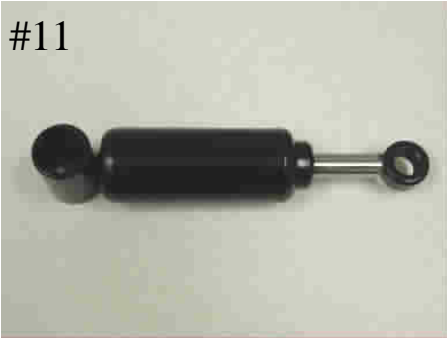

UFP Model A-60 Parts

32306 Shock Absorber