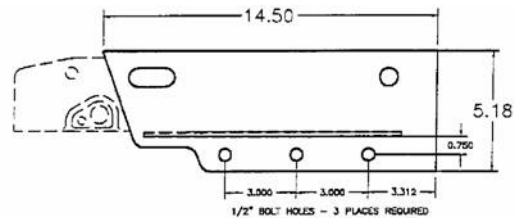

34044 Inner Member - With Solenoid:
Tandem Disc

34064 A-60T Raw