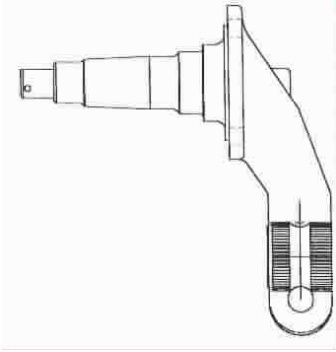

34146 U-Bolt 2 x 4.50 x 1/2-13 Zinc
34144 U-Bolt 2 x 5.38 x 1/2-13 Zinc
34143 U-Bolt 2 x 6.50 x 1/2-13 Zinc
34145 U-Bolt 2 x 7.25 x 1/2-13 Zinc

34149 Hex Nut 1/2-13 Zinc *
32455 Lock Washer 1/2" Zinc
* Torque to 30-40 ft. lbs.

32492 Straight Equalizer DE w/Bushings
34050 Triangle Equalizer DE w/Bushings
34333 Shackle Bolt 9/16-18 x 3 Plated
32432 Nut 9/16-18 Plated, Nylon Locking

AWS -2 Leaf Spring 26" DE 750# Each
AWS -3 Leaf Spring 26" DE 1125# Each
AWS -4 Leaf Spring 26" DE 1500# Each
AWS -5 Leaf Spring 26" DE 1875# Each
AWS -6 Leaf Spring 26" DE 2250# Each
AWS -7 Leaf Spring 26" DE 2600# Each
AWS -8 Leaf Spring 26" DE 2950# Each

(909) 986-3737 Tel
(909) 986-9765 Fax

Arrow Trailer Supplies
14

AxleParts@ArrowTrailer.Net
<http://www.ArrowTrailer.Net>

Hardware / Suspension

- 33214 Torsion Spindle 2500-3750#
- 36230 Torsion Spindle 5200-6000#
- 36266 Torsion Spindle 4200# (not shown)
- 33184 Torsion Arm Bolt 2500 - 4200#
- 33208 Torsion Arm Bolt 5200 -6000#