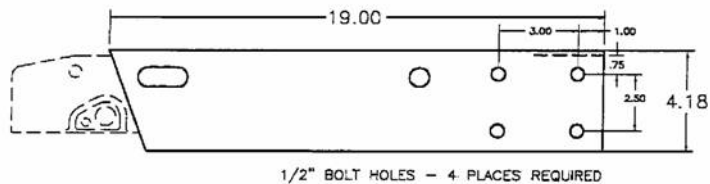

(909) 986-3737 Tel
(909) 986-9765 Fax

Arrow Trailer Supplies

4

AxleParts@ArrowTrailer.Net

<http://www.ArrowTrailer.Net>