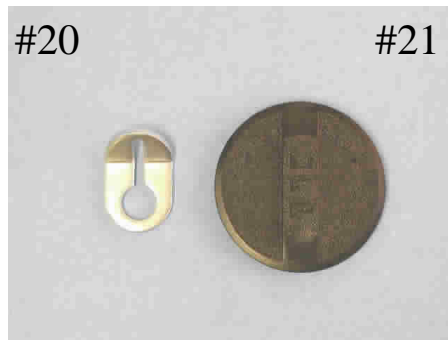

36360 Latch Replacement Kit

35112 Pushrod Assembly w/Boot - Drum
35114 Pushrod Assembly w/Boot - Disc

32554 Roller Pin Washer (req. 2 per pin)
32291 Bolt 3/8-16 x 1
34301 Shock Absorber Bushing

32288 M/C Reservoir Diaphragm
34300 M/C Reservoir Cover Plate
32286 M/C Reservoir Plug (not shown)