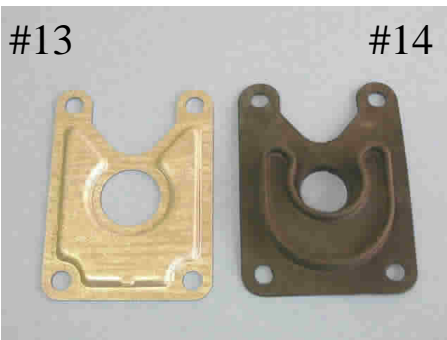

(909) 986-3737 Tel
(909) 986-9765 Fax

Arrow Trailer Supplies
5

AxleParts@ArrowTrailer.Net
http://www.ArrowTrailer.Net

UFP Model A-60 Parts

#1
34021 Inner Member, Primary Assembly

#6 32260 Wear Pad, Thin (sides)
#7 32263 Wear Pad, Thick (top / bottom)

#3
34762 Master Cylinder with Return Line
35154 Master Cylinder W/O Return Line
32780 Master Cylinder Rubber Boot Only

#8 37370 Breakaway Cable Assembly

#4 34079 Roller Pin
#5 32262 Retaining Ring (req. 2 per pin)

#9 34371 Front Roller - Steel
#10 34376 Rear Roller - Nylon

(909) 986-3737 Tel
(909) 986-9765 Fax

Arrow Trailer Supplies
6

AxleParts@ArrowTrailer.Net
<http://www.ArrowTrailer.Net>

UFP Model A-60 Parts

32306 Shock Absorber

36360 Latch Replacement Kit

35112 Pushrod Assembly w/Boot - Drum
35114 Pushrod Assembly w/Boot - Disc

32554 Roller Pin Washer (req. 2 per pin)
32291 Bolt 3/8-16 x 1
34301 Shock Absorber Bushing

32288 M/C Reservoir Diaphragm
34300 M/C Reservoir Cover Plate
32286 M/C Reservoir Plug (not shown)