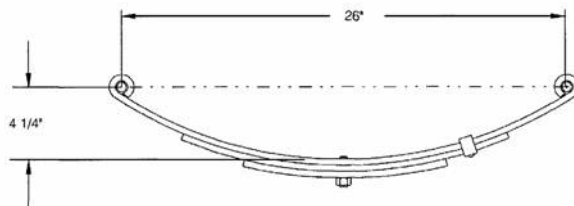

AWS -2 Leaf Spring 26" DE 750# Each
AWS -3 Leaf Spring 26" DE 1125# Each
AWS -4 Leaf Spring 26" DE 1500# Each
AWS -5 Leaf Spring 26" DE 1875# Each
AWS -6 Leaf Spring 26" DE 2250# Each
AWS -7 Leaf Spring 26" DE 2600# Each
AWS -8 Leaf Spring 26" DE 2950# Each

(909) 986-3737 Tel
(909) 986-9765 Fax

Arrow Trailer Supplies
14

AxleParts@ArrowTrailer.Net
<http://www.ArrowTrailer.Net>